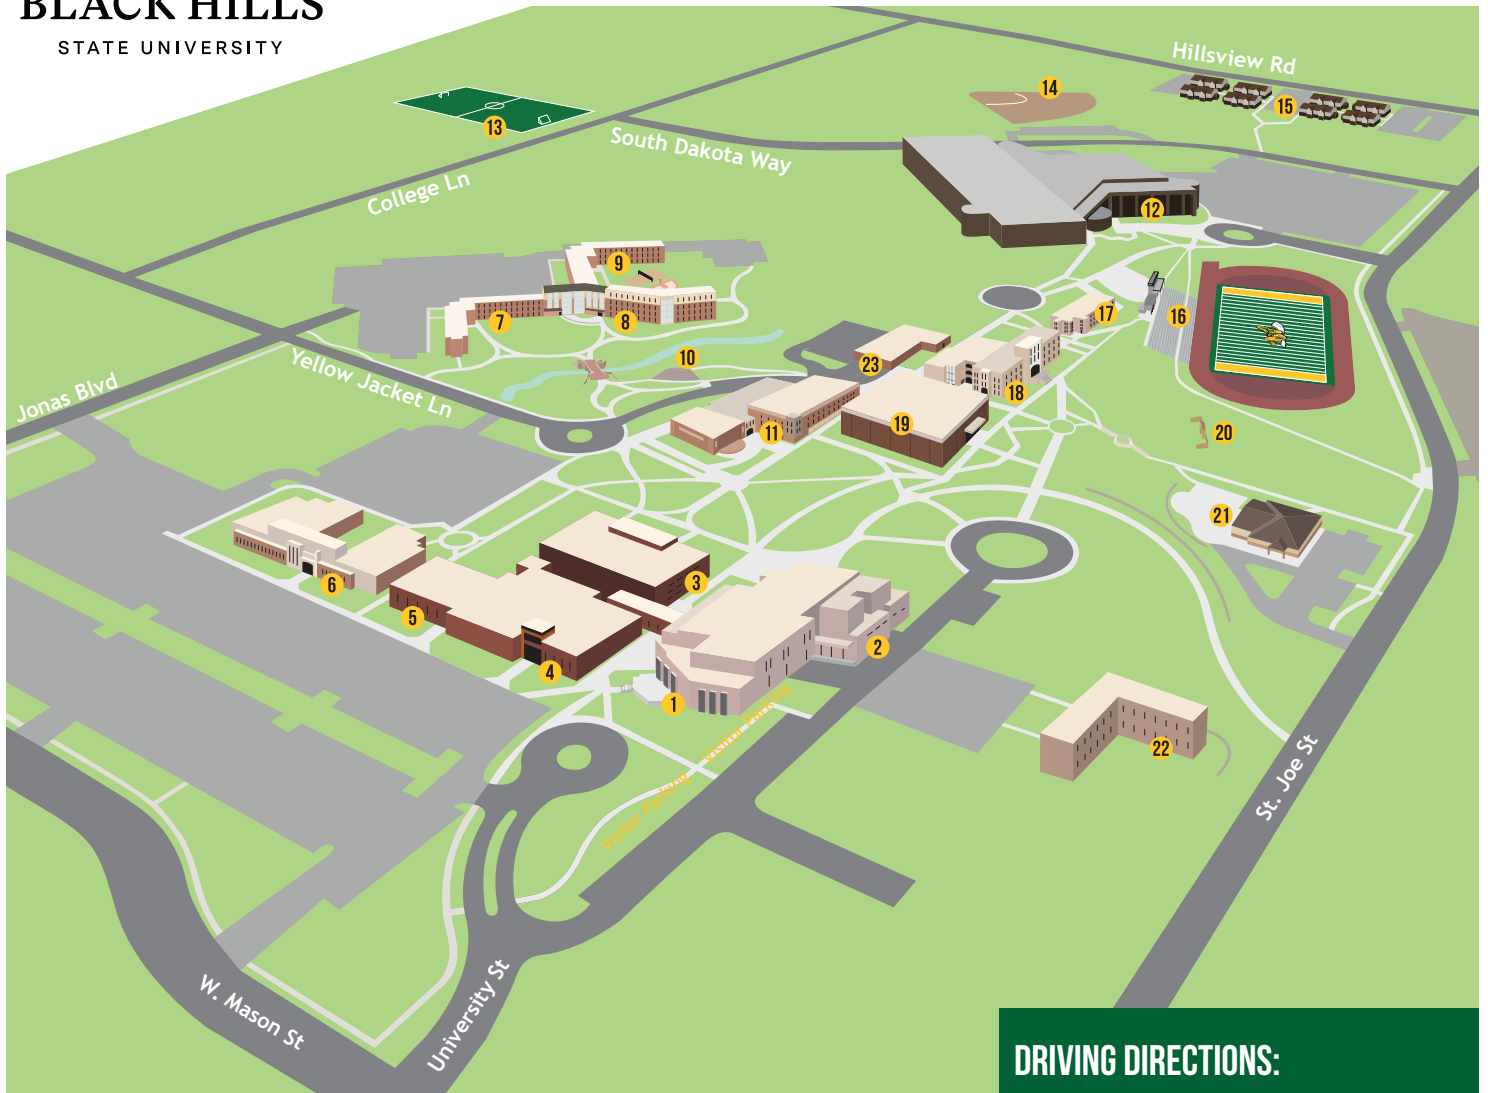

BLACK HILLS STATE UNIVERSITY MAP

BLACK HILLS
STATE UNIVERSITY

BHSU MAP KEY

- | | |
|--|---|
| 1 Student Success Center | 14 Yellow Jacket Softball Field |
| 2 Student Union | 15 Yellow Jacket Apartments |
| 3 Jonas Academic | 16 Lyle Hare Stadium |
| 4 Sanford Science & Math Education Center | 17 Wenona Cook |
| 5 Jonas Science | 18 Woodburn Hall |
| 6 Life Sciences Laboratory | 19 E.Y. Berry Library |
| 7 Heidepriem Hall | 20 Ida Henton Park |
| 8 Bordeaux Hall | 21 Joy (Proctor) Krautschun Alumni/ Foundation Welcome Center |
| 9 Thomas Hall | 22 Humbert Hall |
| 10 Schallenkamp Amphitheater | 23 Facilities Services |
| 11 Clare & Josef Meier Hall | |
| 12 Donald E. Young Sports & Fitness Center | |
| 13 Ronnie Theisz Field (Women's Soccer) | |

Visitor Parking is marked on the map. Guests who have been issued a guest permit in advance may park in any parking area not marked reserved. Call (605) 642-6297 for more information.

BHSU.EDU

DRIVING DIRECTIONS:

FROM INTERSTATE 90:

- Take Exit 12, off I-90 into Spearfish
- Drive West on Jackson Blvd. approximately 1 mile
- Turn right at the corner of Jackson Blvd. and University St.
- Drive North 2 blocks to the campus

FROM HIGHWAY 85:

- Continue South on North Avenue to Main Street
- Turn right at corner of Main Street and Jackson Blvd.
- Drive West on Jackson Blvd approximately 1 mile
- Turn right at the corner of Jackson Blvd. and University St.
- Drive North 2 blocks to the campus