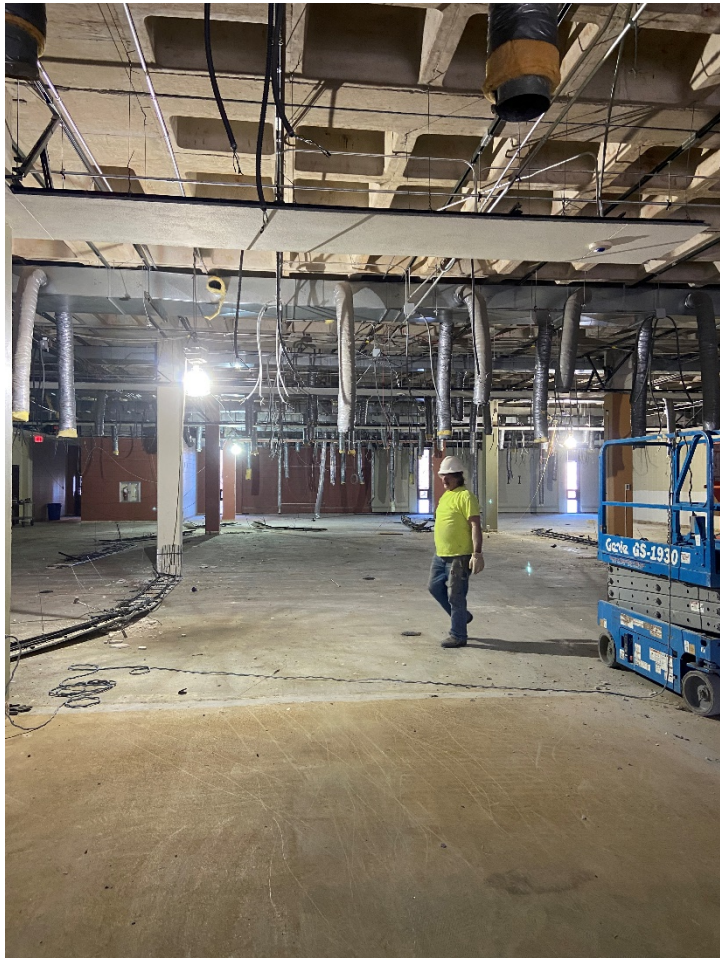

**Library Renovation
March 5, 2021**

Front Of Library - Concrete Work

First Floor - Duct Work

First Floor - Ceiling work

First Floor

Einstein's

Termesphere – Custom Box

Recycling Material 70.2K lbs